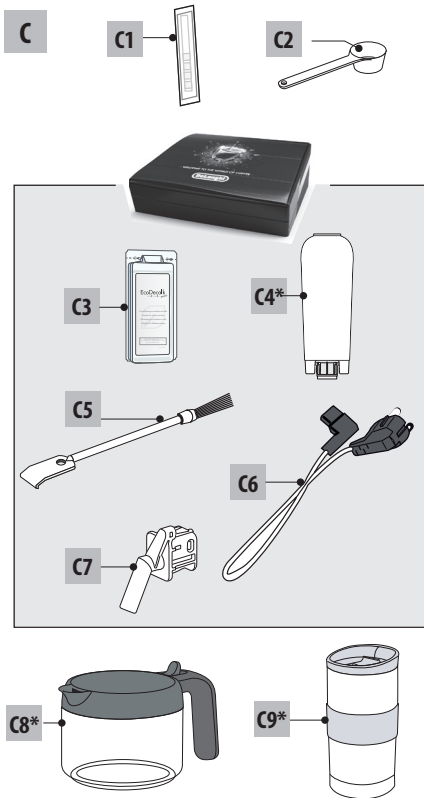

# PRIMADONNA SOUL

BEAN TO CUP ESPRESSO AND  
CAPPUCCINO MACHINE

Instructions for Use

Instructions videos available at:

<http://PrimadonnaSoul.delonghi.com>

---

**DeLonghi**

**Register Now**   
[www.delonghi.com/register](http://www.delonghi.com/register)