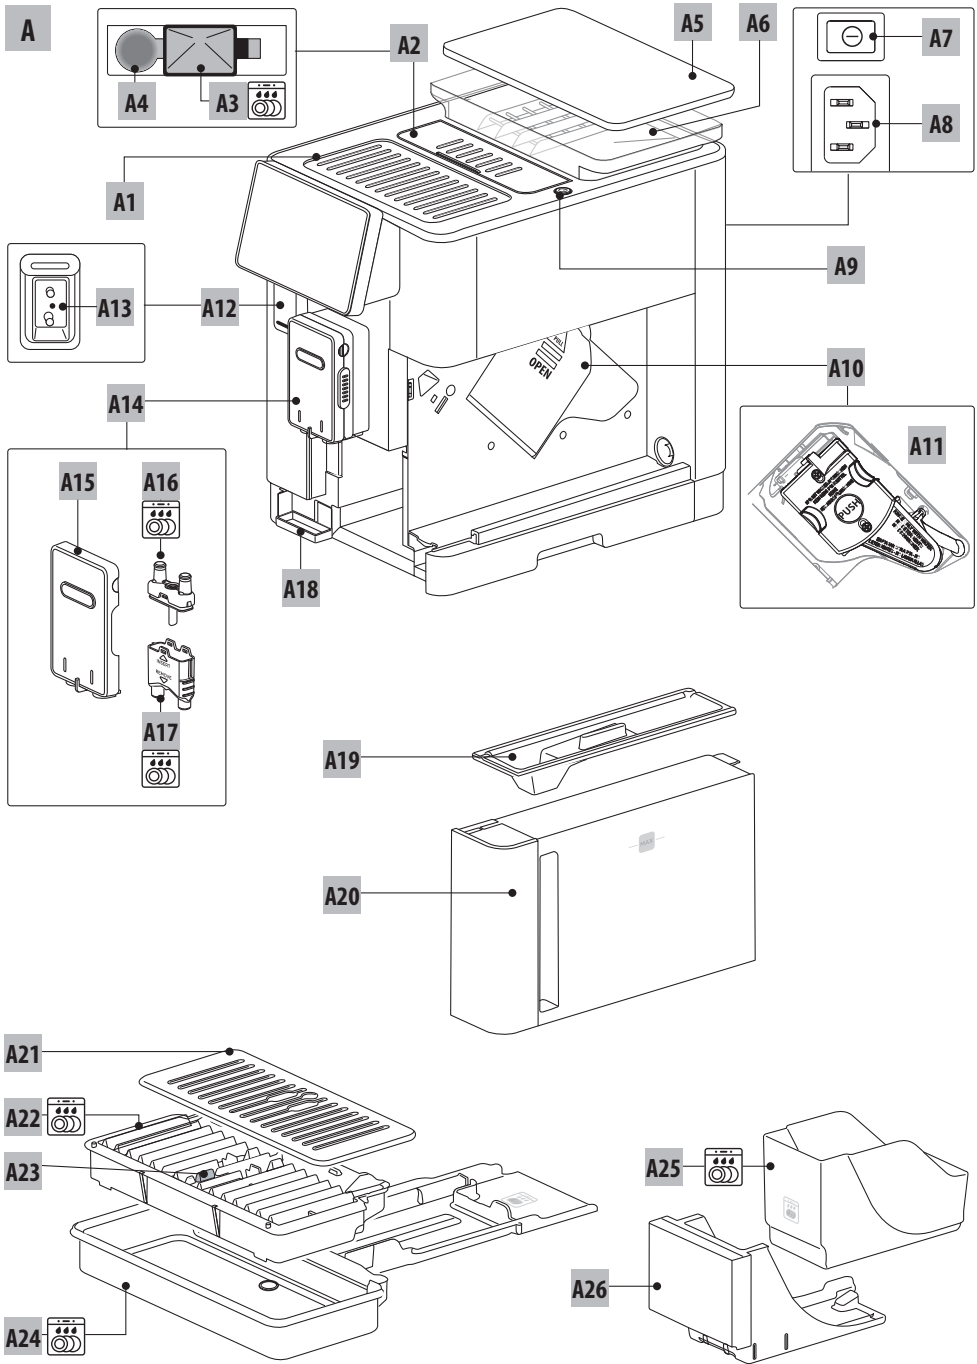

# PRIMADONNA SOUL

BEAN TO CUP ESPRESSO AND  
CAPPUCCINO MACHINE

Instructions for Use

Instructions videos available at:

<http://PrimadonnaSoul.delonghi.com>

---

**DeLonghi**

**Register Now**   
[www.delonghi.com/register](http://www.delonghi.com/register)