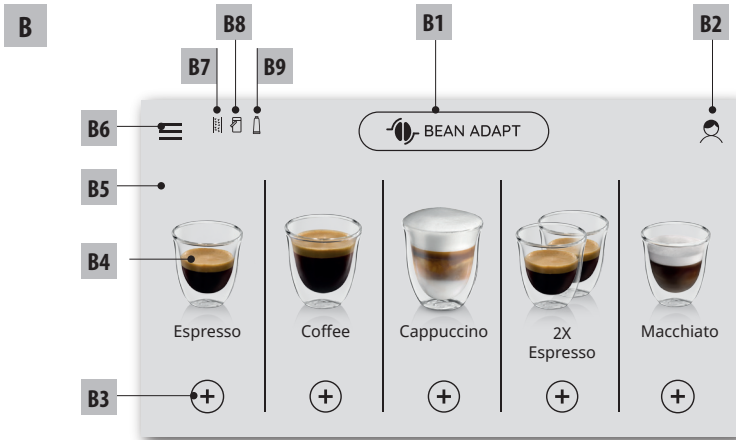

# PRIMADONNA SOUL

BEAN TO CUP ESPRESSO AND  
CAPPUCCINO MACHINE

Instructions for Use

Instructions videos available at:

<http://PrimadonnaSoul.delonghi.com>

---

**DeLonghi**

**Register Now**   
[www.delonghi.com/register](http://www.delonghi.com/register)