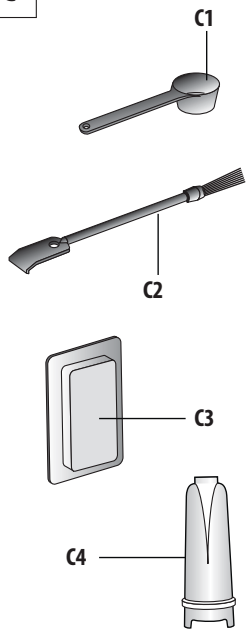

---

ECAM23.21X

BEAN TO CUP ESPRESSO  
AND CAPPUCCINO  
MACHINE  
Instruction for use

---

**DeLonghi**

**B**

**C**

A