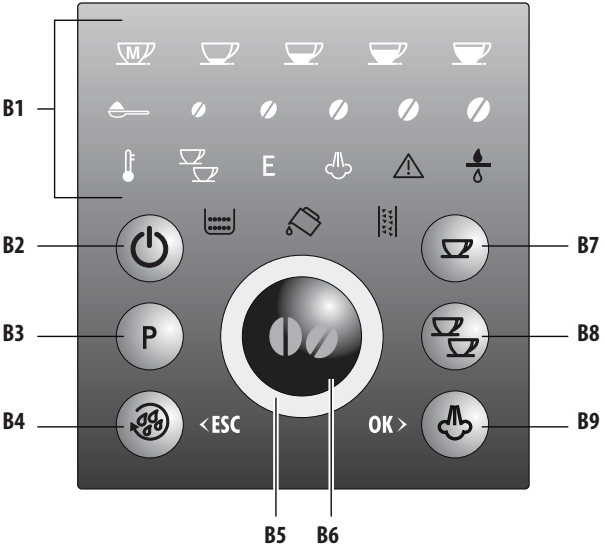

---

ECAM23.21X

BEAN TO CUP ESPRESSO  
AND CAPPUCCINO  
MACHINE  
Instruction for use

---

**DeLonghi**

**B**

**C**

A