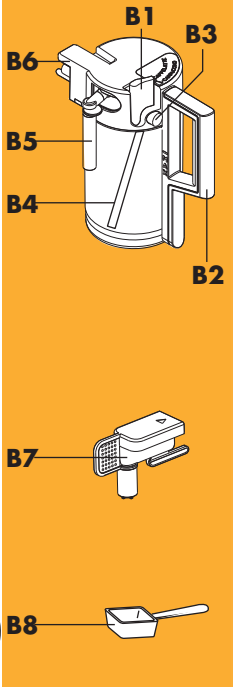

www.delonghi.com

COFFEE AND CAPPUCCINO MAKER

ESAM5500

A

B

C