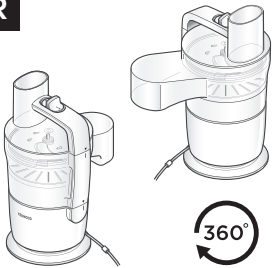

K

L

M

N

O

P

Q

R

S

T

U

MAX (g)

(secs)

10-20 | 120

10-20 | 120